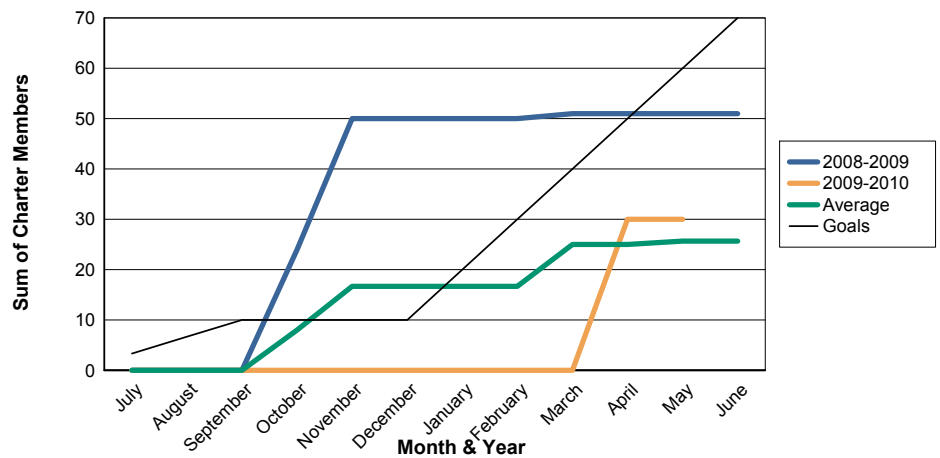

Sum of Charter Members/ Month & Year

For District 13 B