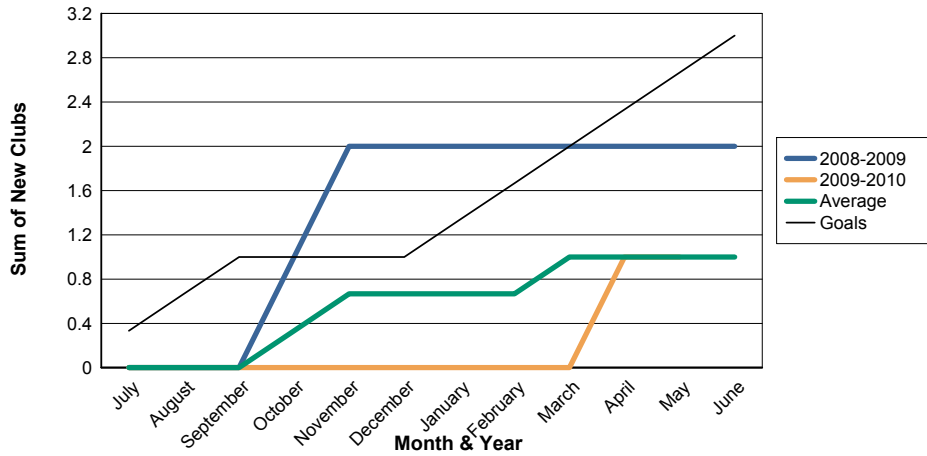

3 Year Comparisons for GMT Constitutional Area 1

By GMT District

As of May 2010

Sum of New Clubs/ Month & Year

For District 13 B

Sum of Dropped Clubs/ Month & Year

For District 13 B

Sum of Net Clubs/ Month & Year