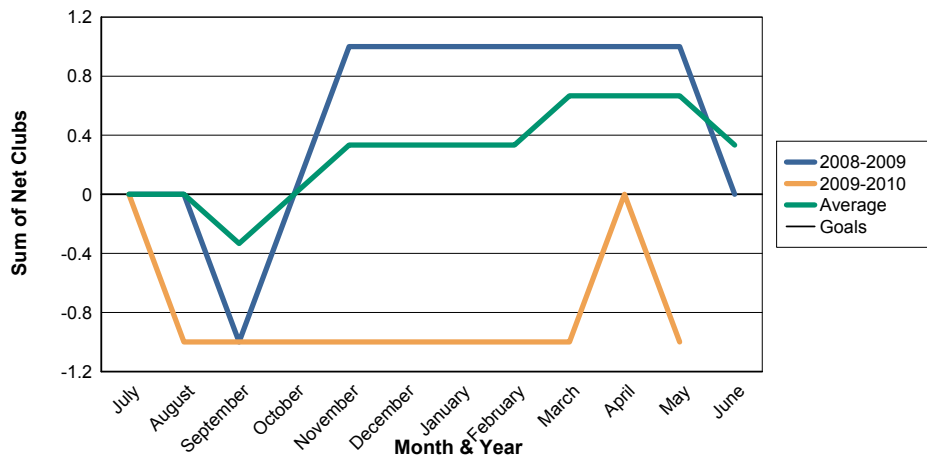

Sum of Net Clubs/ Month & Year

For District 13 B