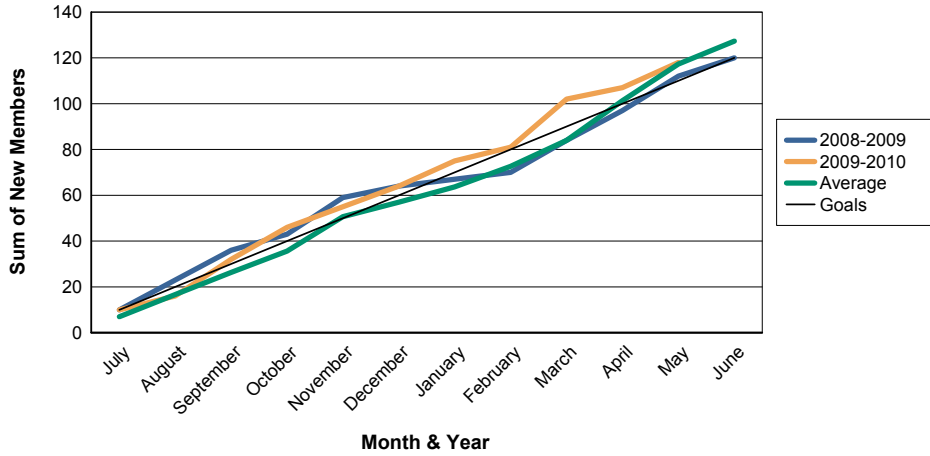

For District 13 B

Sum of Charter Members/ Month & Year

For District 13 B

3 Year Comparisons for GMT Constitutional Area 1

By GMT District

As of May 2010

Sum of New Members/ Month & Year

For District 13 B

Sum of Dropped Members/ Month & Year

For District 13 B

Sum of Net Members/ Month & Year

For District 13 B