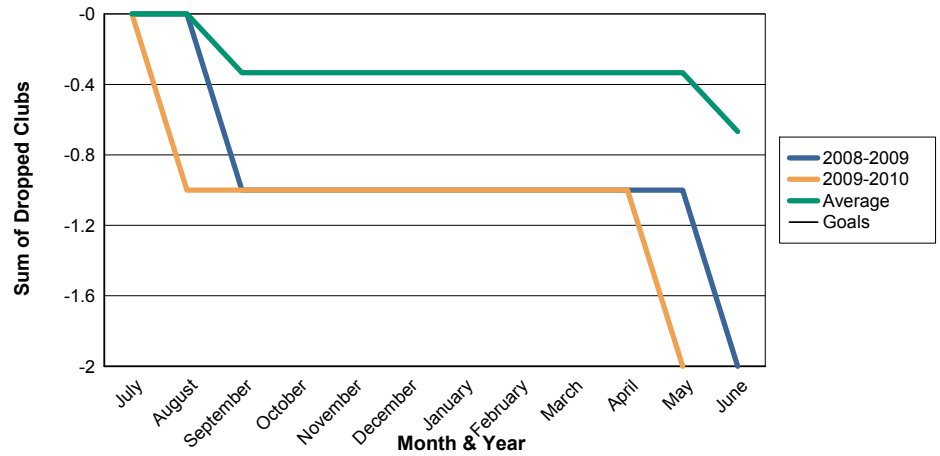

3 Year Comparisons for GMT Constitutional Area 1

By GMT District

As of May 2010

Sum of New Clubs/ Month & Year

For District 13 B

Sum of Dropped Clubs/ Month & Year

For District 13 B

Sum of Net Clubs/ Month & Year