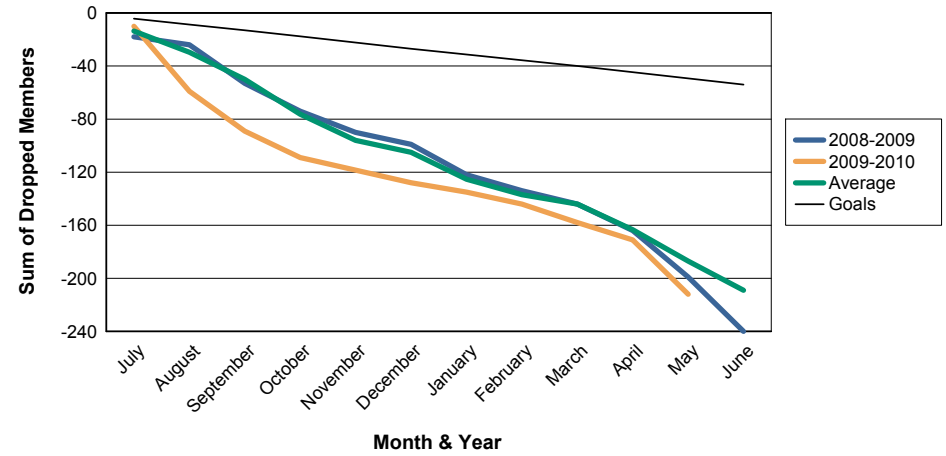

For District 13 B

Sum of Charter Members/ Month & Year

For District 13 B

3 Year Comparisons for GMT Constitutional Area 1

By GMT District

As of May 2010

Sum of New Members/ Month & Year

For District 13 B

Sum of Dropped Members/ Month & Year

For District 13 B

Sum of Net Members/ Month & Year

For District 13 B